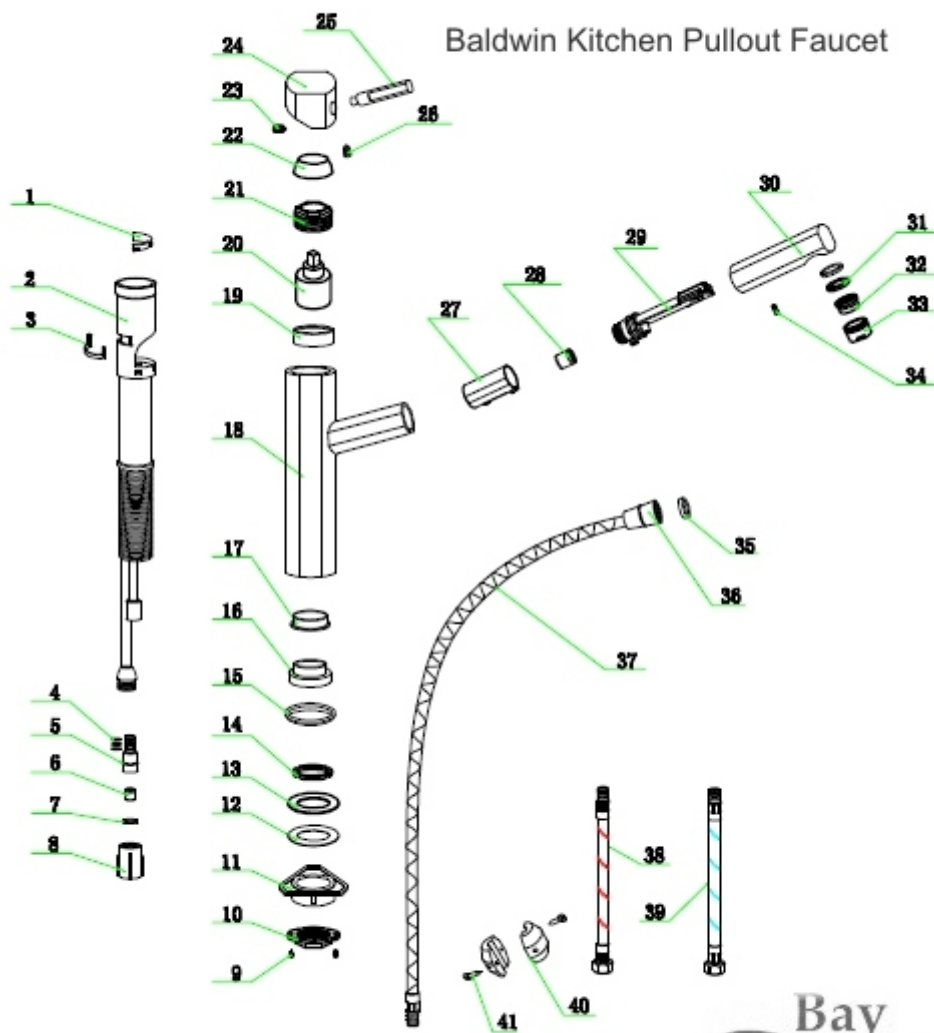

Parts Explosion

Baldwin Kitchen Pullout Faucet

Bay
Castle